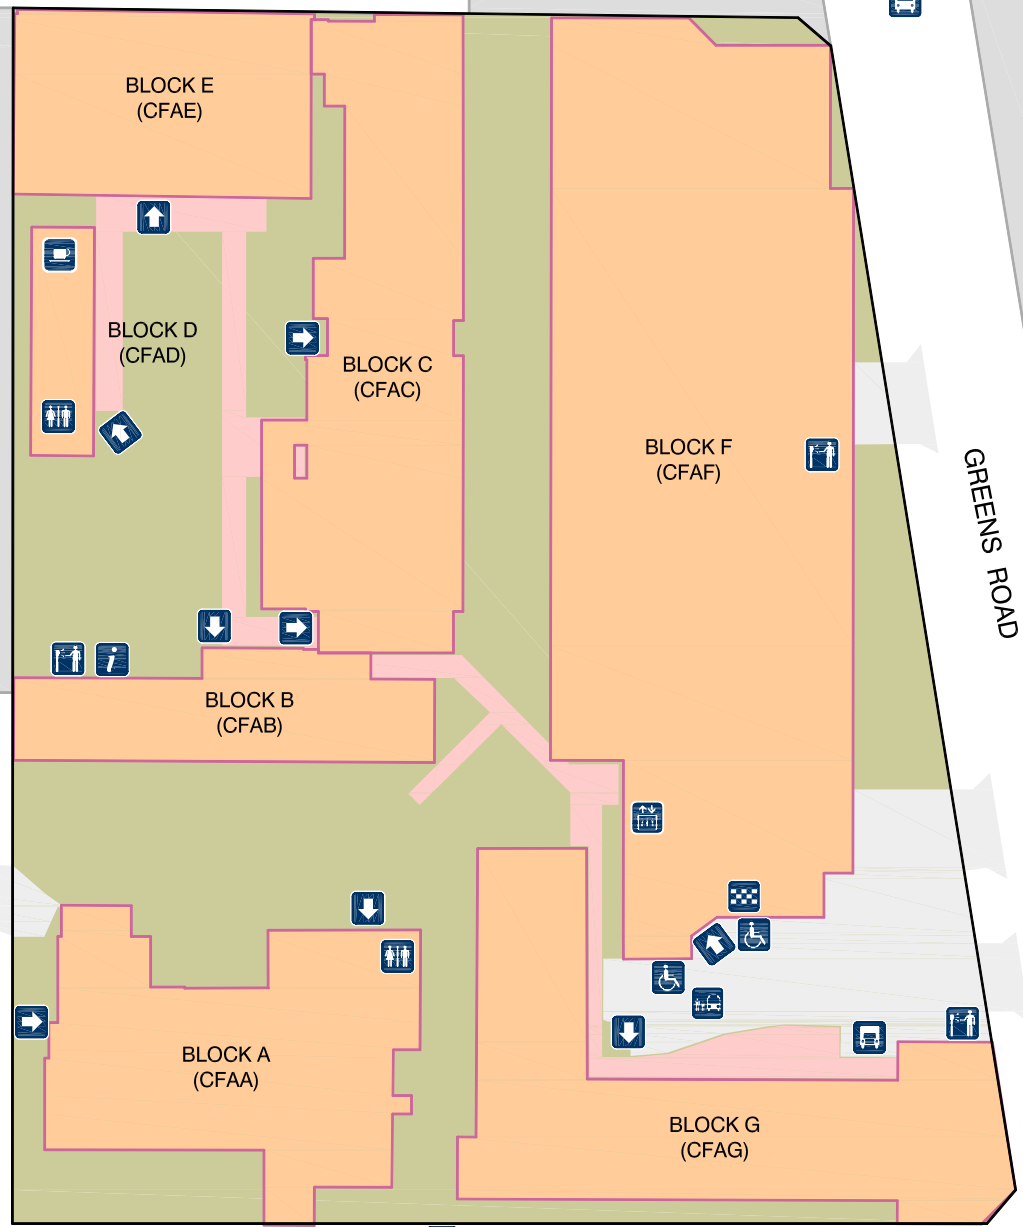

LEGEND

- Directory
- Main Entry
- Security
- Lift
- Bus Stop
- Toilet
- Shuttle Bus
- General Parking
- Cafe
- Disabled Parking
- Help Point
- Loading Zone

N

0m 10m 20m

BUILDING	No.
BLOCK A	CFAA
BLOCK B	CFAB
BLOCK C	CFAC
BLOCK D	CFAD
BLOCK E	CFAE
BLOCK F	CFAF
BLOCK G	CFAG

ORGANIZATION	LOCATION
Clement Semler Library	CFAA
COFA Students Association	CFAD
Counselling Service	CFAG
Facilities Management (Zone 6)	CFAF
Faculty Office & Administration	CFAB
iCinema	CFAF
Ivan Dougherty Gallery	CFAA
School of Art	CFAF
School of Art Education	CFAB
School of Art History & Theory	CFAC
School of Design Studies	CFAF
School of Media Arts	CFAF
Teaching & Research Support Services	CFAC,CFAE CFAF,CFAG

NAPIER STREET

SELWYN STREET

GREENS ROAD

ALBION AVENUE