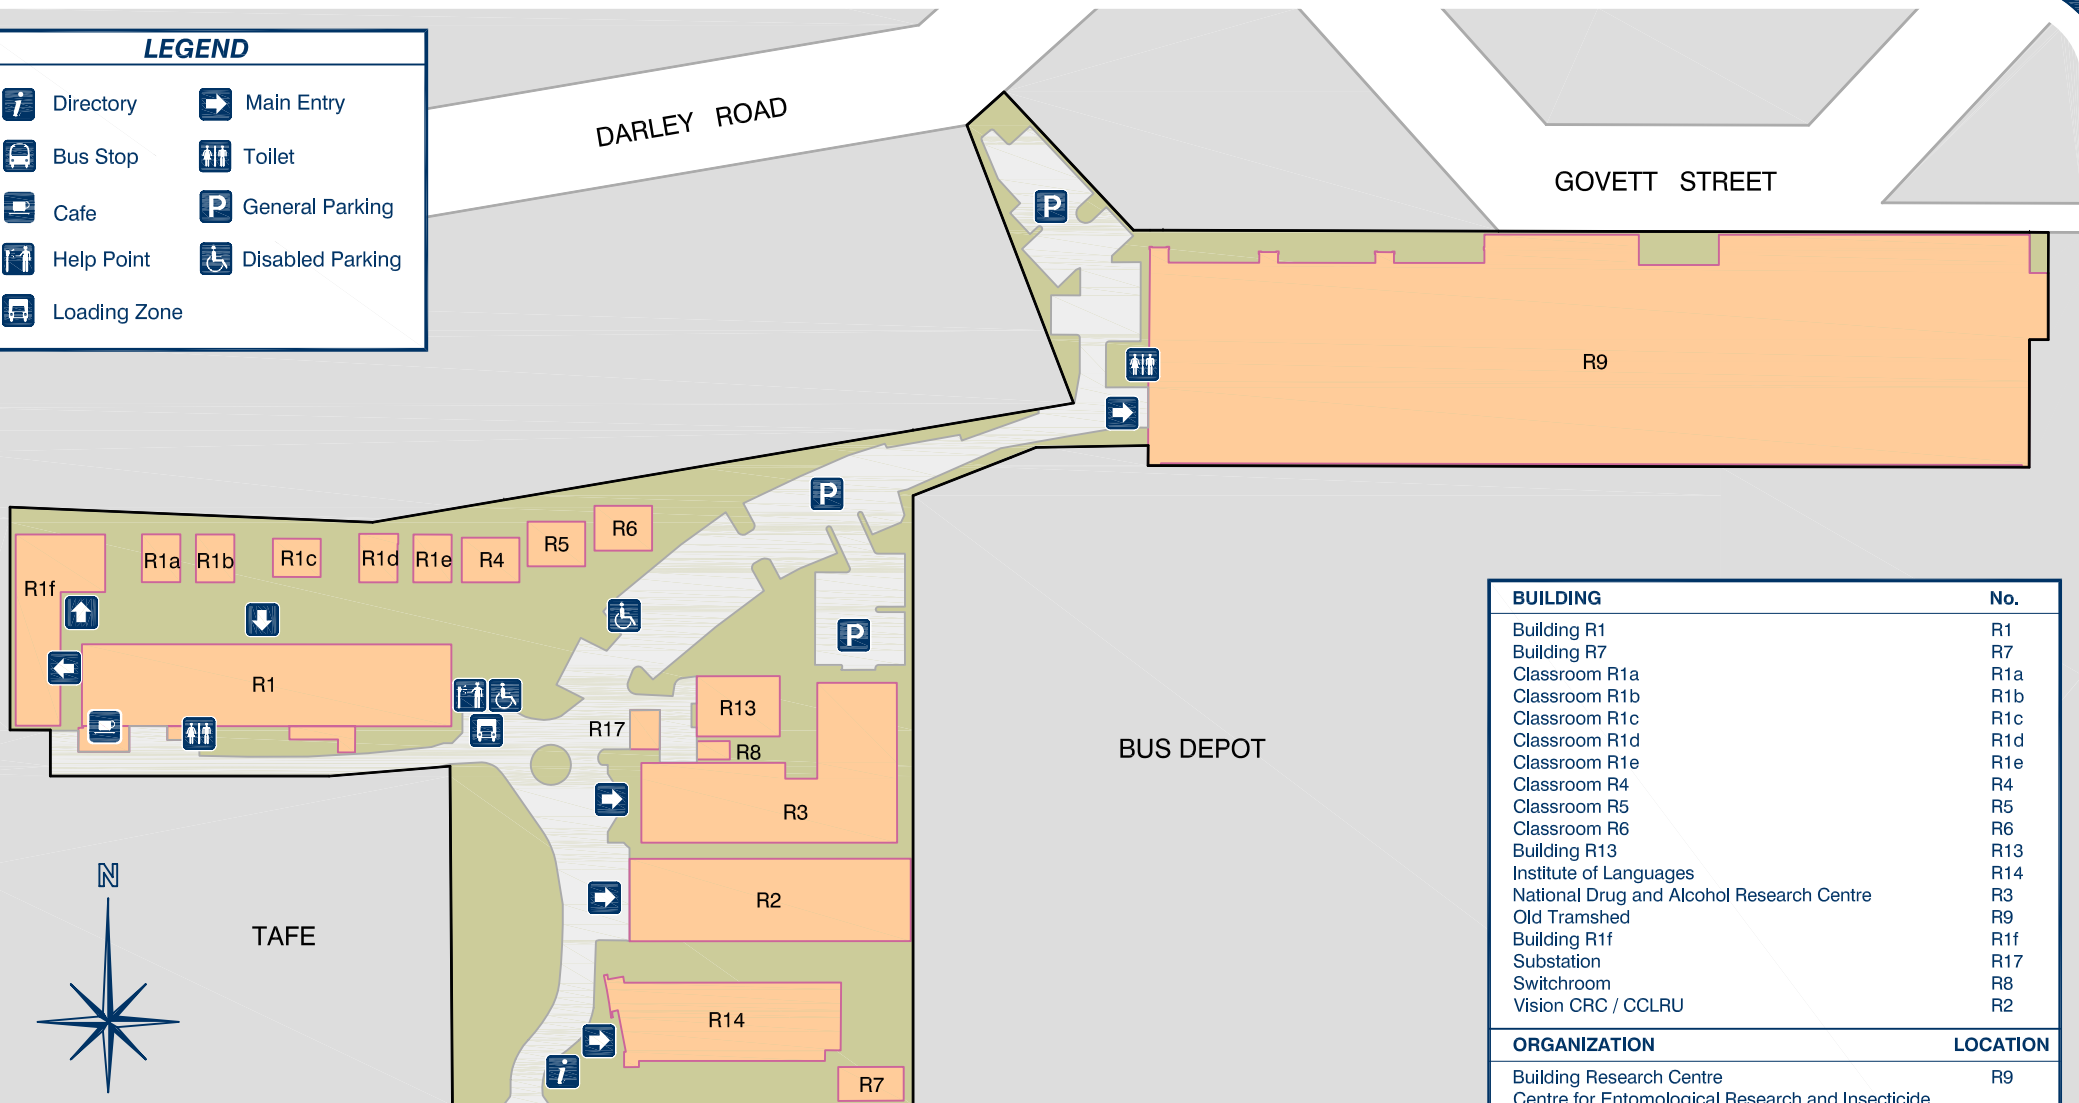

### LEGEND

- Directory
- Bus Stop
- Cafe
- Help Point
- Loading Zone
- Main Entry
- Toilet
- General Parking
- Disabled Parking

TAFE

22-32 KING STREET

0m 25m 50m

BUILDING	No.
Building R1	R1
Building R7	R7
Classroom R1a	R1a
Classroom R1b	R1b
Classroom R1c	R1c
Classroom R1d	R1d
Classroom R1e	R1e
Classroom R4	R4
Classroom R5	R5
Classroom R6	R6
Building R13	R13
Institute of Languages	R14
National Drug and Alcohol Research Centre	R3
Old Tramshed	R9
Building R1f	R1f
Substation	R17
Switchroom	R8
Vision CRC / CCLRU	R2

ORGANIZATION	LOCATION
Building Research Centre	R9
Centre for Entomological Research and Insecticide Technology-CERIT	R9
Civil Engineering	R9
Institute of Languages (Administration)	R1
Institute of Languages (Classrooms)	R14
Lightweight Structures Research Centre -LSRU	R9
National Drug and Alcohol Research Centre - NDARC	R3
NDARC/School of Public Health & Community Medicine	R1f
University Press	R9
U Committee	R9
Vision CRC / CCLRU	R1, R2